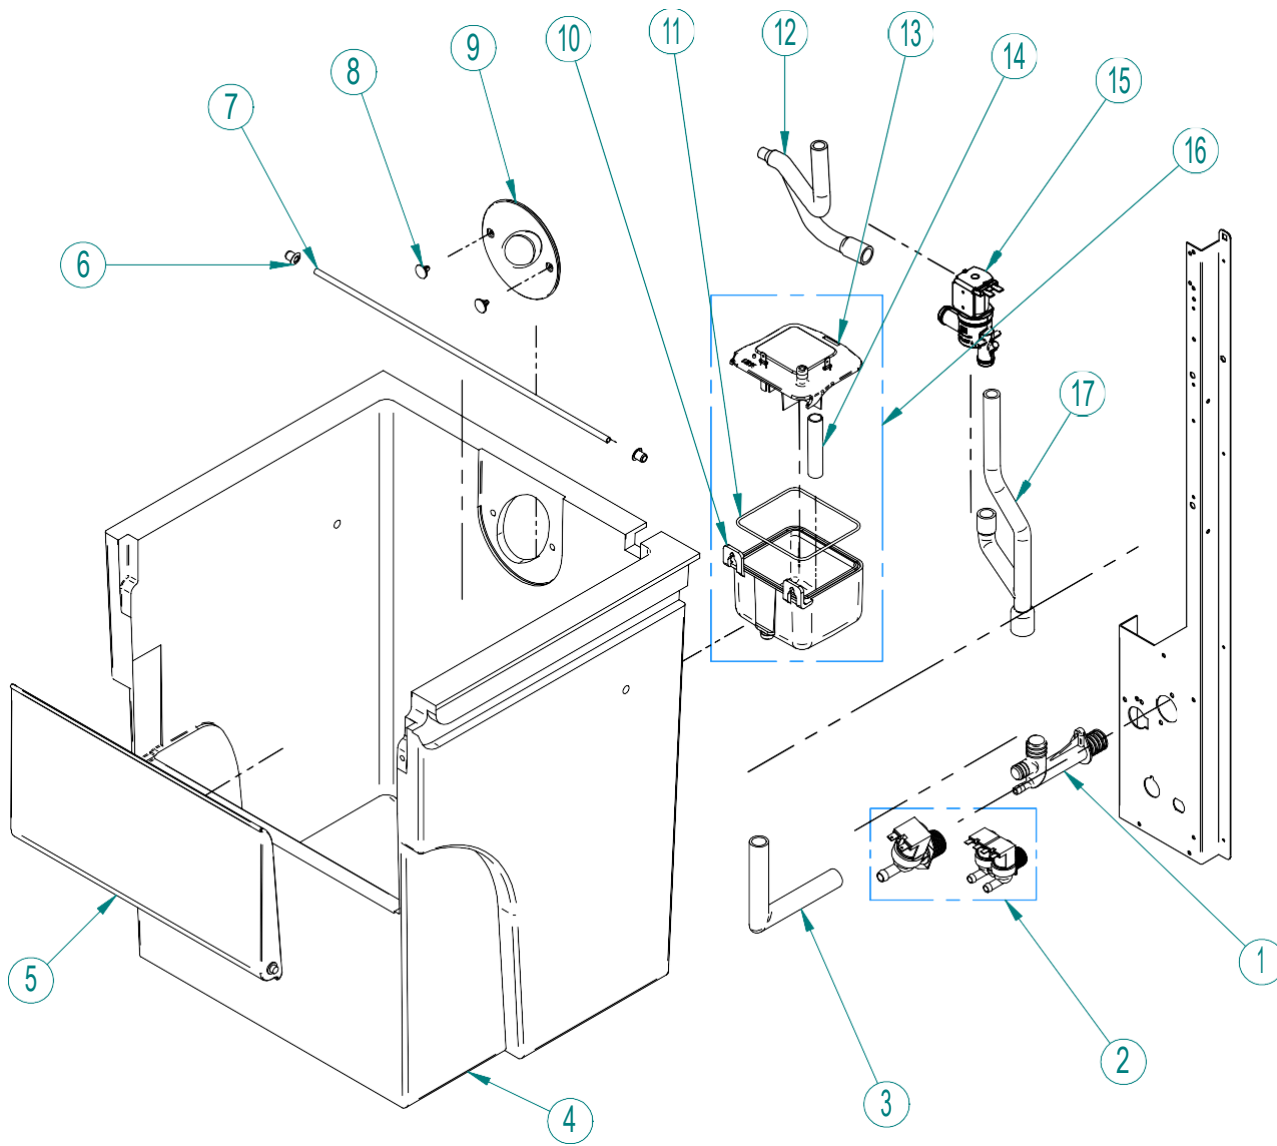

## GRANULAR ICE MAKER WITH INTEGRATED BIN

PNC	MODEL	Description
730287	IGE94I20SNP	AIR COOLED ICE GRANULAR XS 94KG/24H-BIN 20KG
730288	IGE88I20SNP	WATER COOLED ICE GRANULAR XS 80KG/24H-BIN 20KG

ITEM	DESCRIPTION	PNC	
		730287	730288
1	COMPRESSOR 220V/50HZ	097803	097807
2	FILTER DRIER	098677	
3	AIR CONDENSER	098699	
4	FAN BLADE	097940	097942
5	FAN MOTOR 220V/50HZ	097917	
6	PRESSURE SWITCH COLLECTOR	098331	
7	FAN CONTROL PRESSURE SWITCH	098335	
8	HIGH PRESSURE SWITCH	098273	
9	PLASTIC CLIP 1/4"	098632	

ITEM	DESCRIPTION	PNC	
		730287	730288
1	COMPRESSOR 220V/50HZ	097803	097807
2	FILTER DRIER	098677	
3	WATER CONDENSER	98873	
4	WATER CONDENSER LOWER SUPPORT		
5	WATER CONDENSER UPPER SUPPORT		
6	WATER CONDENSER EXTERNAL SUPPORT		
7	PRESSURE SWITCH COLLECTOR	098331	
8	FAN CONTROL PRESSURE SWITCH	098335	
9	HIGH PRESSURE SWITCH	098273	
10	PLASTIC CLIP 1/4"	098632	

ITEM	DESCRIPTION	ALL PNC
1	ELECTRIC BOX	
2	LEDS PANEL	30566B
3	WIRE PANEL	
4	ON/OFF SWITCH	098258
5	ELECTRONIC BOARD	33799A
6	ELECTRIC BOX COVER	099060
7	ELECTRONIC PROBE	30939A

ITEM	DESCRIPTION	ALL PNC
1	GEAR MOTOR SUPPORT	09A1BI
2	FLANGE/PLATE	
3	AUGER	098891
4	EVAPORATOR FLANGE	
5	EVAPORATOR	098778
6	V-RING	099006
7	DOUBLE SEAL	098976
8	O-RING BEARING	
9	LOWER BEARING	098586
10	INNER RING	
11	BEARING CAP	
12	INLET WATER FLANGE	09A044
13	INLET WATER	
14	INLET WATER O-RING	
15	DRAINAGE	098514
16	OUTLET ICE TUBE	
17	OUTLET ICE O-RING	
18	SPACER	
19	GEAR MOTOR 220V/50HZ	097953
20	EVAPORATOR ASSEMBLY (From 3 to 17)	098843

ITEM	DESCRIPTION	ALL PNC	
1	DRAIN FITTING	098506	
2	INLET WATER VALVE	220/50 A	098451
		220/50 W	098458
3	DRAIN TUBE	098572	
4	BIN		
5	DOOR SUPPORT		
6	THERMOSTAT JOINT	09A05E	
7	THERMOSTAT TUBE	098644	
8	CLIP	098970	
9	OUTLET ICE TUBE		
10	WATER BIN		
11	O-RING		
12	INLET EVAPORATOR TUBE		
13	OVERFLOW TUBE	09A1FV	
14	COVER WITH ELECTRODES		
15	DRAIN VALVE 220/50		
16	WATER BIN ASSEMBLY		
17	OUTLET EVAPORATOR TUBE		