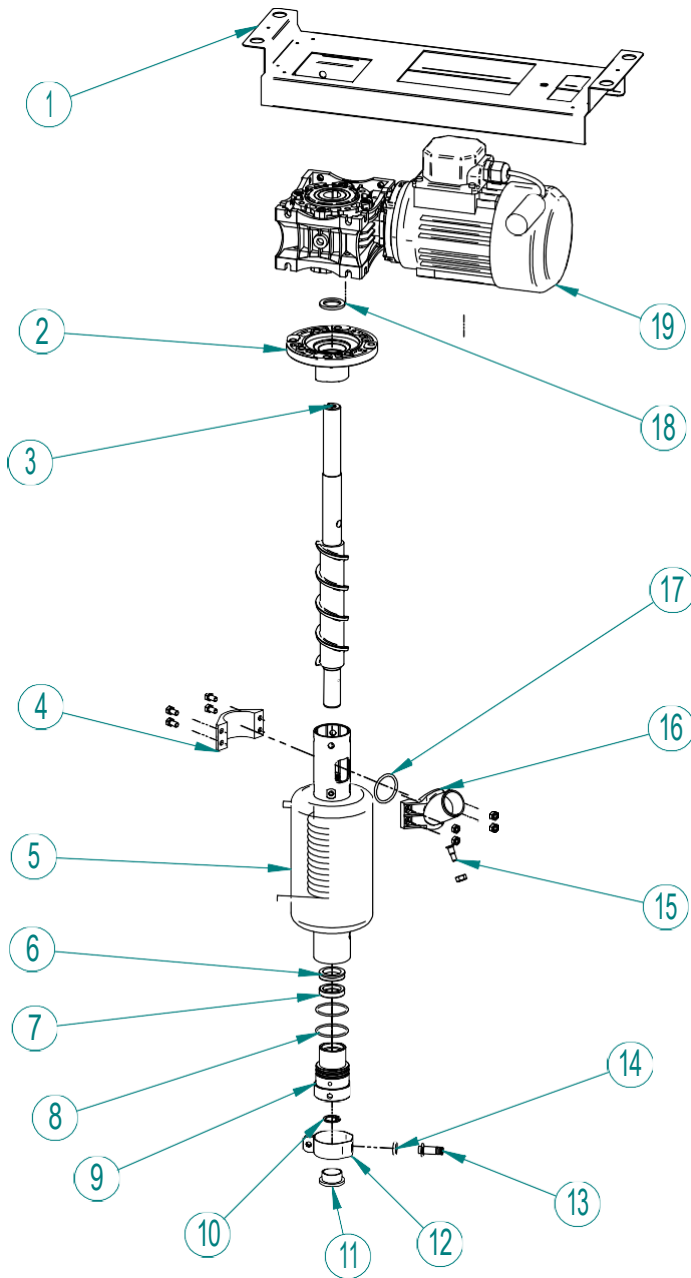

## GRANULAR ICE MAKER WITH INTEGRATED BIN

PNC	MODEL	Description
730287	IGE94I20SNP	AIR COOLED ICE GRANULAR XS 94KG/24H-BIN 20KG
730288	IGE88I20SNP	WATER COOLED ICE GRANULAR XS 80KG/24H-BIN 20KG

ITEM	DESCRIPTION	PNC	
		730287	730288
1	COMPRESSOR 220V/50HZ	097803	097807
2	FILTER DRIER	098677	
3	AIR CONDENSER	098699	
4	FAN BLADE	097940	097942
5	FAN MOTOR 220V/50HZ	097917	
6	PRESSURE SWITCH COLLECTOR	098331	
7	FAN CONTROL PRESSURE SWITCH	098335	
8	HIGH PRESSURE SWITCH	098273	
9	PLASTIC CLIP 1/4"	098632	

ITEM	DESCRIPTION	ALL PNC
1	ELECTRIC BOX	
2	LEDS PANEL	30566B
3	WIRE PANEL	
4	ON/OFF SWITCH	098258
5	ELECTRONIC BOARD	33799A
6	ELECTRIC BOX COVER	099060
7	ELECTRONIC PROBE	30939A

ITEM	DESCRIPTION	ALL PNC
1	GEAR MOTOR SUPPORT	09A1BI
2	FLANGE/PLATE	
3	AUGER	098891
4	EVAPORATOR FLANGE	
5	EVAPORATOR	098778
6	V-RING	099006
7	DOUBLE SEAL	098976
8	O-RING BEARING	
9	LOWER BEARING	098586
10	INNER RING	
11	BEARING CAP	
12	INLET WATER FLANGE	09A044
13	INLET WATER	
14	INLET WATER O-RING	
15	DRAINAGE	098514
16	OUTLET ICE TUBE	
17	OUTLET ICE O-RING	
18	SPACER	
19	GEAR MOTOR 220V/50HZ	097953
20	EVAPORATOR ASSEMBLY (From 3 to 17)	098843

ITEM	DESCRIPTION	ALL PNC	
1	DRAIN FITTING	098506	
2	INLET WATER VALVE	220/50 A	098451
		220/50 W	098458
3	DRAIN TUBE	098572	
4	BIN		
5	DOOR SUPPORT		
6	THERMOSTAT JOINT	09A05E	
7	THERMOSTAT TUBE	098644	
8	CLIP	098970	
9	OUTLET ICE TUBE		
10	WATER BIN		
11	O-RING		
12	INLET EVAPORATOR TUBE		
13	OVERFLOW TUBE	09A1FV	
14	COVER WITH ELECTRODES		
15	DRAIN VALVE 220/50		
16	WATER BIN ASSEMBLY		
17	OUTLET EVAPORATOR TUBE		

ITEM	DESCRIPTION	ALL PNC
1	FRONT LOUVER	
2	DOOR SPRING	099034
3	DOOR ASSEMBLY	09A1DX
4	BOTH SIDE PANEL	
5	LEFT DOOR GUARD	09A05U
6	RIGHT DOOR GUARD	09A05T
7	TOP PANEL	099508
8	REAR COVER	
9	REAR GRILL	
10	LEG	
11	DOOR AXE BEARING	
12	DOOR AXE BUSHING	098897
13	CLIP	098970
14	DOOR BUMPER	09A03C
15	DOOR SCREW	099012