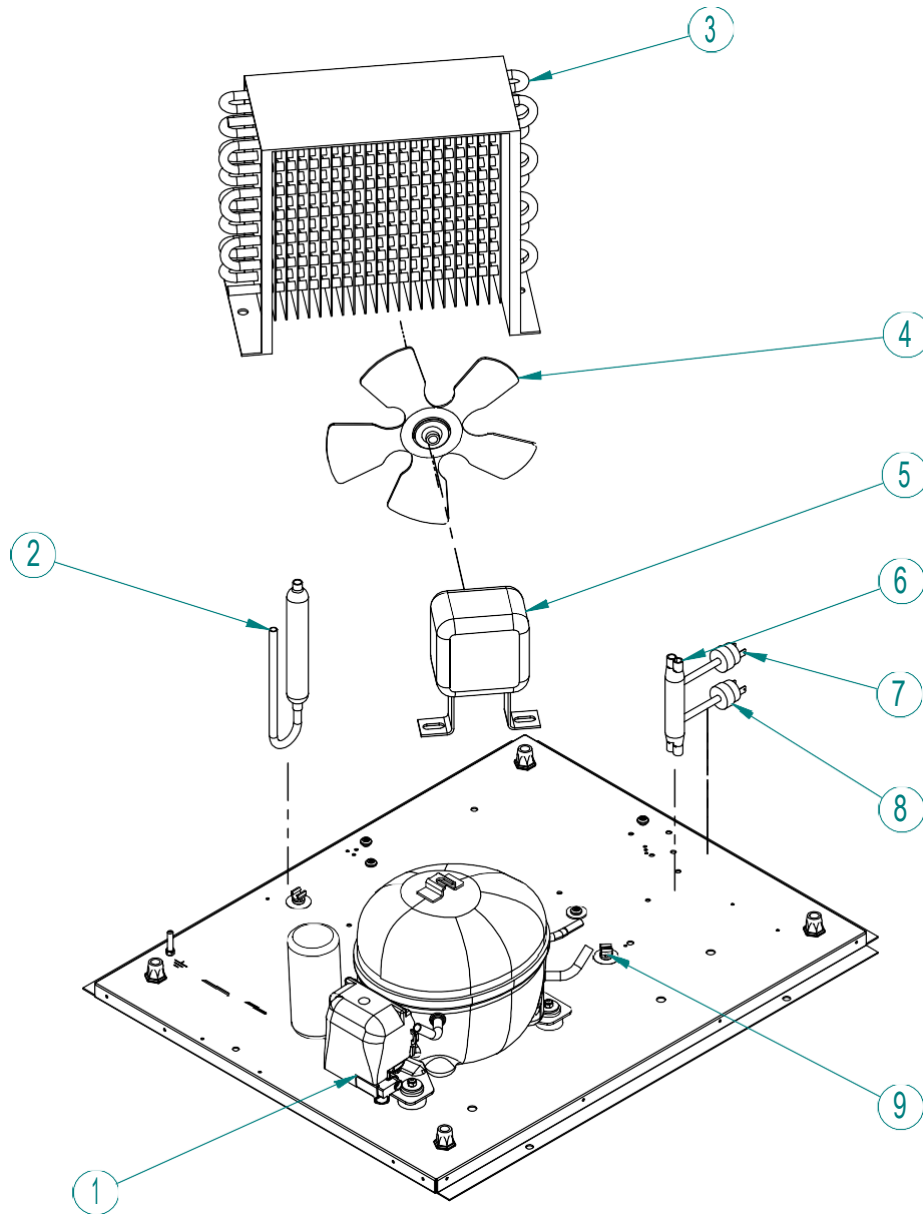

## GRANULAR ICE MAKER WITH INTEGRATED BIN

PNC	MODEL	Description
730287	IGE94I20SNP	AIR COOLED ICE GRANULAR XS 94KG/24H-BIN 20KG
730288	IGE88I20SNP	WATER COOLED ICE GRANULAR XS 80KG/24H-BIN 20KG

ITEM	DESCRIPTION	PNC	
		730287	730288
1	COMPRESSOR 220V/50HZ	097803	097807
2	FILTER DRIER	098677	
3	AIR CONDENSER	098699	
4	FAN BLADE	097940	097942
5	FAN MOTOR 220V/50HZ	097917	
6	PRESSURE SWITCH COLLECTOR	098331	
7	FAN CONTROL PRESSURE SWITCH	098335	
8	HIGH PRESSURE SWITCH	098273	
9	PLASTIC CLIP 1/4"	098632	

ITEM	DESCRIPTION	PNC	
		730287	730288
1	COMPRESSOR 220V/50HZ	097803	097807
2	FILTER DRIER	098677	
3	WATER CONDENSER	98873	
4	WATER CONDENSER LOWER SUPPORT		
5	WATER CONDENSER UPPER SUPPORT		
6	WATER CONDENSER EXTERNAL SUPPORT		
7	PRESSURE SWITCH COLLECTOR	098331	
8	FAN CONTROL PRESSURE SWITCH	098335	
9	HIGH PRESSURE SWITCH	098273	
10	PLASTIC CLIP 1/4"	098632	

ITEM	DESCRIPTION	ALL PNC
1	ELECTRIC BOX	
2	LEDS PANEL	30566B
3	WIRE PANEL	
4	ON/OFF SWITCH	098258
5	ELECTRONIC BOARD	33799A
6	ELECTRIC BOX COVER	099060
7	ELECTRONIC PROBE	30939A

ITEM	DESCRIPTION	ALL PNC
1	GEAR MOTOR SUPPORT	09A1BI
2	FLANGE/PLATE	
3	AUGER	098891
4	EVAPORATOR FLANGE	
5	EVAPORATOR	098778
6	V-RING	099006
7	DOUBLE SEAL	098976
8	O-RING BEARING	
9	LOWER BEARING	098586
10	INNER RING	
11	BEARING CAP	
12	INLET WATER FLANGE	09A044
13	INLET WATER	
14	INLET WATER O-RING	
15	DRAINAGE	098514
16	OUTLET ICE TUBE	
17	OUTLET ICE O-RING	
18	SPACER	
19	GEAR MOTOR 220V/50HZ	097953
20	EVAPORATOR ASSEMBLY (From 3 to 17)	098843

ITEM	DESCRIPTION	ALL PNC	
1	DRAIN FITTING	098506	
2	INLET WATER VALVE	220/50 A	098451
		220/50 W	098458
3	DRAIN TUBE	098572	
4	BIN		
5	DOOR SUPPORT		
6	THERMOSTAT JOINT	09A05E	
7	THERMOSTAT TUBE	098644	
8	CLIP	098970	
9	OUTLET ICE TUBE		
10	WATER BIN		
11	O-RING		
12	INLET EVAPORATOR TUBE		
13	OVERFLOW TUBE	09A1FV	
14	COVER WITH ELECTRODES		
15	DRAIN VALVE 220/50		
16	WATER BIN ASSEMBLY		
17	OUTLET EVAPORATOR TUBE		