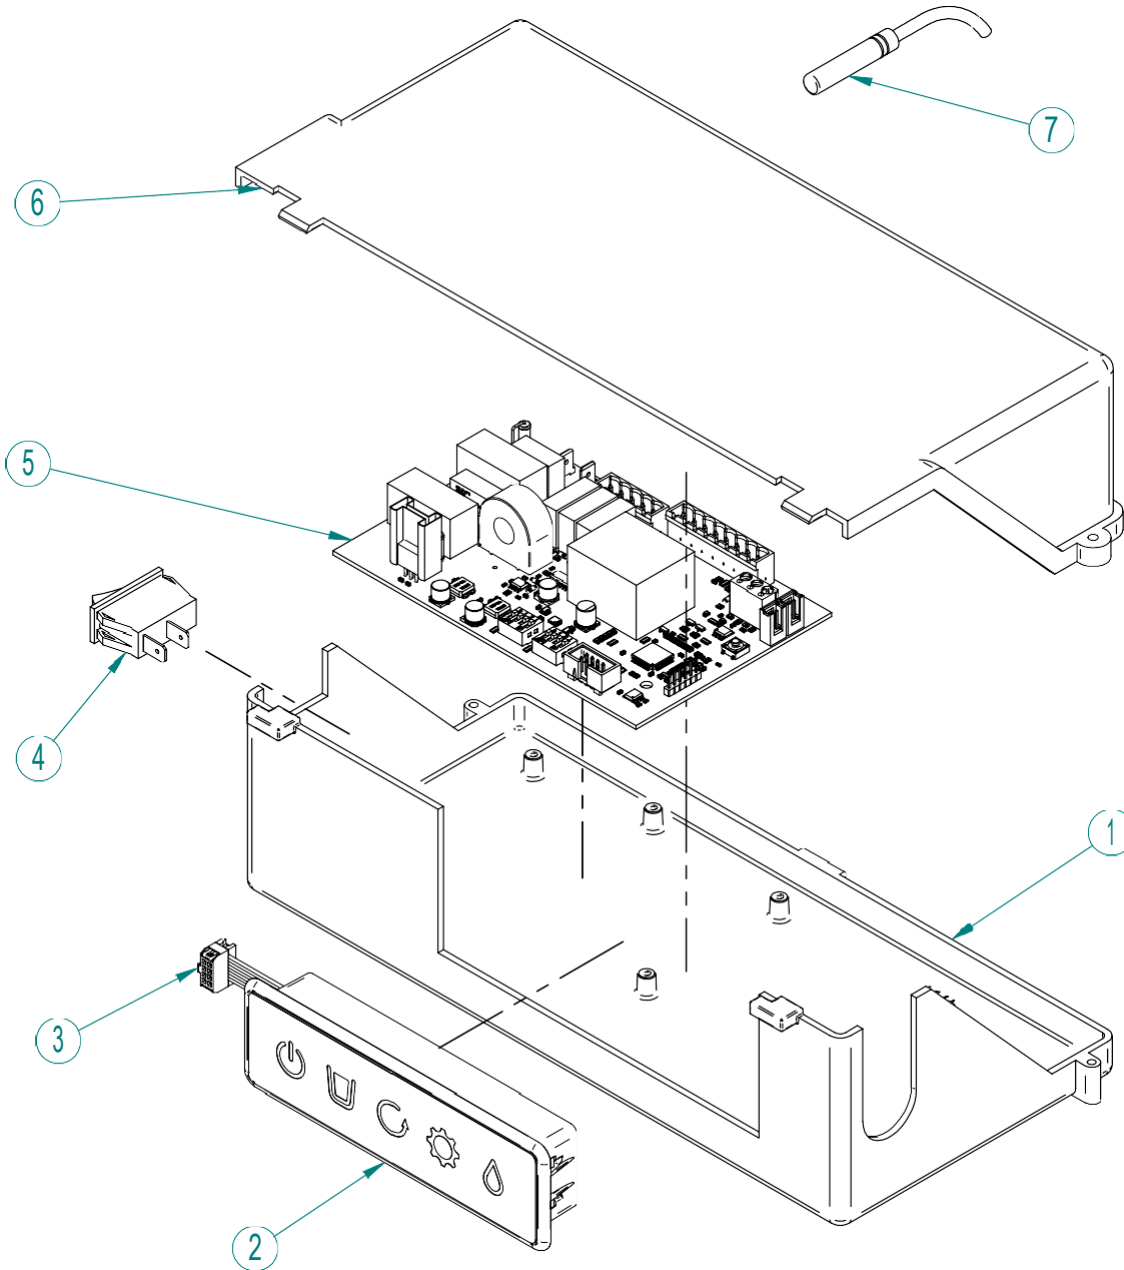

## GRANULAR ICE MAKER WITH INTEGRATED BIN

PNC	MODEL	Description
730287	IGE94I20SNP	AIR COOLED ICE GRANULAR XS 94KG/24H-BIN 20KG
730288	IGE88I20SNP	WATER COOLED ICE GRANULAR XS 80KG/24H-BIN 20KG

ITEM	DESCRIPTION	PNC	
		730287	730288
1	COMPRESSOR 220V/50HZ	097803	097807
2	FILTER DRIER	098677	
3	AIR CONDENSER	098699	
4	FAN BLADE	097940	097942
5	FAN MOTOR 220V/50HZ	097917	
6	PRESSURE SWITCH COLLECTOR	098331	
7	FAN CONTROL PRESSURE SWITCH	098335	
8	HIGH PRESSURE SWITCH	098273	
9	PLASTIC CLIP 1/4"	098632	

ITEM	DESCRIPTION	PNC	
		730287	730288
1	COMPRESSOR 220V/50HZ	097803	097807
2	FILTER DRIER	098677	
3	WATER CONDENSER	98873	
4	WATER CONDENSER LOWER SUPPORT		
5	WATER CONDENSER UPPER SUPPORT		
6	WATER CONDENSER EXTERNAL SUPPORT		
7	PRESSURE SWITCH COLLECTOR	098331	
8	FAN CONTROL PRESSURE SWITCH	098335	
9	HIGH PRESSURE SWITCH	098273	
10	PLASTIC CLIP 1/4"	098632	

ITEM	DESCRIPTION	ALL PNC
1	ELECTRIC BOX	
2	LEDS PANEL	30566B
3	WIRE PANEL	
4	ON/OFF SWITCH	098258
5	ELECTRONIC BOARD	33799A
6	ELECTRIC BOX COVER	099060
7	ELECTRONIC PROBE	30939A

ITEM	DESCRIPTION	ALL PNC
1	GEAR MOTOR SUPPORT	09A1BI
2	FLANGE/PLATE	
3	AUGER	098891
4	EVAPORATOR FLANGE	
5	EVAPORATOR	098778
6	V-RING	099006
7	DOUBLE SEAL	098976
8	O-RING BEARING	
9	LOWER BEARING	098586
10	INNER RING	
11	BEARING CAP	
12	INLET WATER FLANGE	09A044
13	INLET WATER	
14	INLET WATER O-RING	
15	DRAINAGE	098514
16	OUTLET ICE TUBE	
17	OUTLET ICE O-RING	
18	SPACER	
19	GEAR MOTOR 220V/50HZ	097953
20	EVAPORATOR ASSEMBLY (From 3 to 17)	098843

ITEM	DESCRIPTION	ALL PNC	
1	DRAIN FITTING	098506	
2	INLET WATER VALVE	220/50 A	098451
		220/50 W	098458
3	DRAIN TUBE	098572	
4	BIN		
5	DOOR SUPPORT		
6	THERMOSTAT JOINT	09A05E	
7	THERMOSTAT TUBE	098644	
8	CLIP	098970	
9	OUTLET ICE TUBE		
10	WATER BIN		
11	O-RING		
12	INLET EVAPORATOR TUBE		
13	OVERFLOW TUBE	09A1FV	
14	COVER WITH ELECTRODES		
15	DRAIN VALVE 220/50		
16	WATER BIN ASSEMBLY		
17	OUTLET EVAPORATOR TUBE		