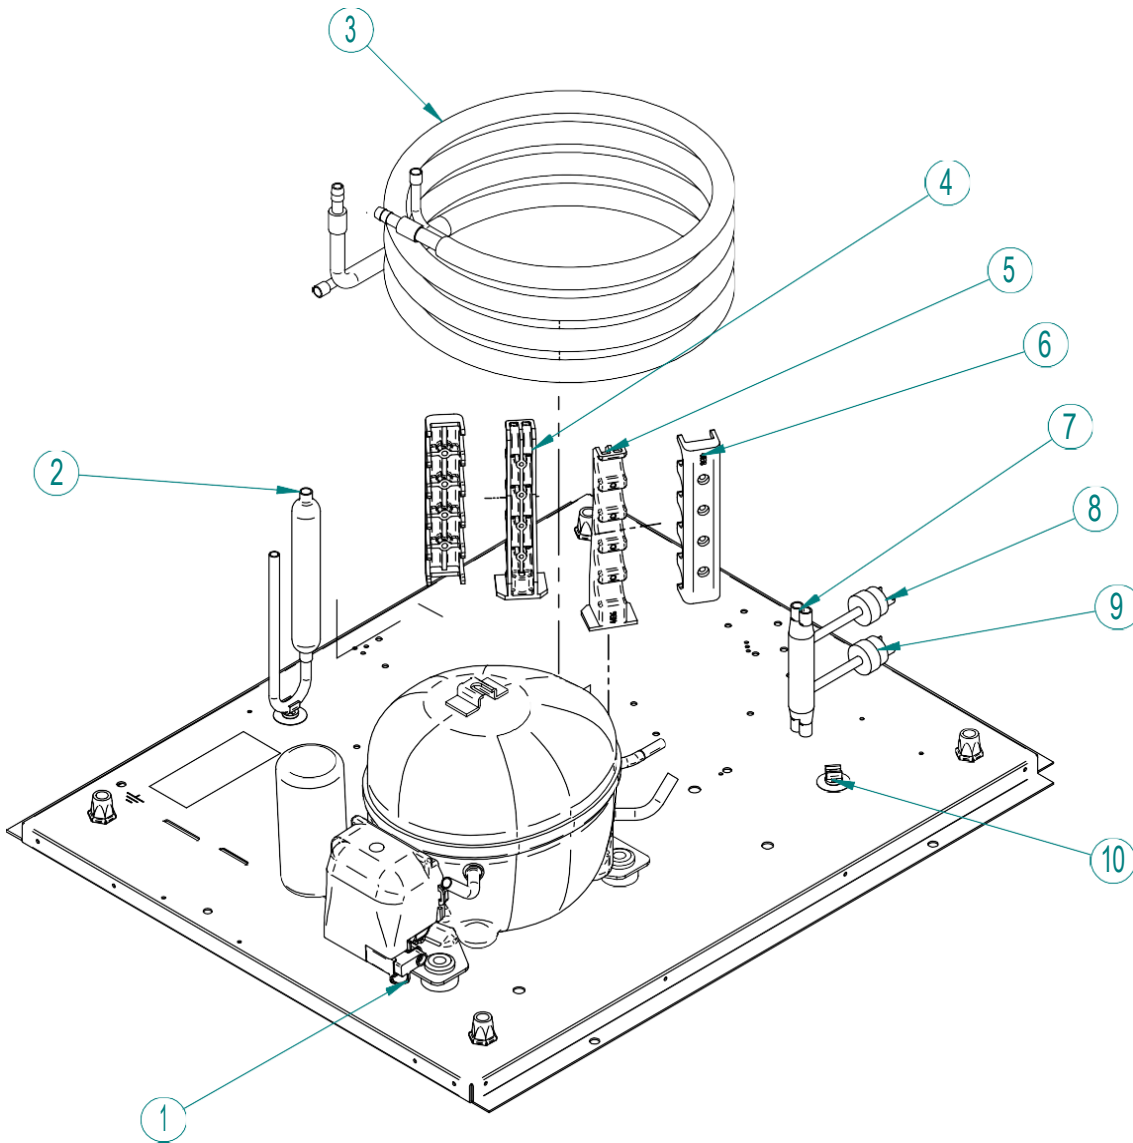

## GRANULAR ICE MAKER WITH INTEGRATED BIN

PNC	MODEL	Description
730287	IGE94I20SNP	AIR COOLED ICE GRANULAR XS 94KG/24H-BIN 20KG
730288	IGE88I20SNP	WATER COOLED ICE GRANULAR XS 80KG/24H-BIN 20KG

ITEM	DESCRIPTION	PNC	
		730287	730288
1	COMPRESSOR 220V/50HZ	097803	097807
2	FILTER DRIER	098677	
3	AIR CONDENSER	098699	
4	FAN BLADE	097940	097942
5	FAN MOTOR 220V/50HZ	097917	
6	PRESSURE SWITCH COLLECTOR	098331	
7	FAN CONTROL PRESSURE SWITCH	098335	
8	HIGH PRESSURE SWITCH	098273	
9	PLASTIC CLIP 1/4"	098632	

ITEM	DESCRIPTION	PNC	
		730287	730288
1	COMPRESSOR 220V/50HZ	097803	097807
2	FILTER DRIER	098677	
3	WATER CONDENSER	98873	
4	WATER CONDENSER LOWER SUPPORT		
5	WATER CONDENSER UPPER SUPPORT		
6	WATER CONDENSER EXTERNAL SUPPORT		
7	PRESSURE SWITCH COLLECTOR	098331	
8	FAN CONTROL PRESSURE SWITCH	098335	
9	HIGH PRESSURE SWITCH	098273	
10	PLASTIC CLIP 1/4"	098632	

ITEM	DESCRIPTION	ALL PNC
1	ELECTRIC BOX	
2	LEDS PANEL	30566B
3	WIRE PANEL	
4	ON/OFF SWITCH	098258
5	ELECTRONIC BOARD	33799A
6	ELECTRIC BOX COVER	099060
7	ELECTRONIC PROBE	30939A

ITEM	DESCRIPTION	ALL PNC
1	GEAR MOTOR SUPPORT	09A1BI
2	FLANGE/PLATE	
3	AUGER	098891
4	EVAPORATOR FLANGE	
5	EVAPORATOR	098778
6	V-RING	099006
7	DOUBLE SEAL	098976
8	O-RING BEARING	
9	LOWER BEARING	098586
10	INNER RING	
11	BEARING CAP	
12	INLET WATER FLANGE	09A044
13	INLET WATER	
14	INLET WATER O-RING	
15	DRAINAGE	098514
16	OUTLET ICE TUBE	
17	OUTLET ICE O-RING	
18	SPACER	
19	GEAR MOTOR 220V/50HZ	097953
20	EVAPORATOR ASSEMBLY (From 3 to 17)	098843

ITEM	DESCRIPTION	ALL PNC	
1	DRAIN FITTING	098506	
2	INLET WATER VALVE	220/50 A	098451
		220/50 W	098458
3	DRAIN TUBE	098572	
4	BIN		
5	DOOR SUPPORT		
6	THERMOSTAT JOINT	09A05E	
7	THERMOSTAT TUBE	098644	
8	CLIP	098970	
9	OUTLET ICE TUBE		
10	WATER BIN		
11	O-RING		
12	INLET EVAPORATOR TUBE		
13	OVERFLOW TUBE	09A1FV	
14	COVER WITH ELECTRODES		
15	DRAIN VALVE 220/50		
16	WATER BIN ASSEMBLY		
17	OUTLET EVAPORATOR TUBE		