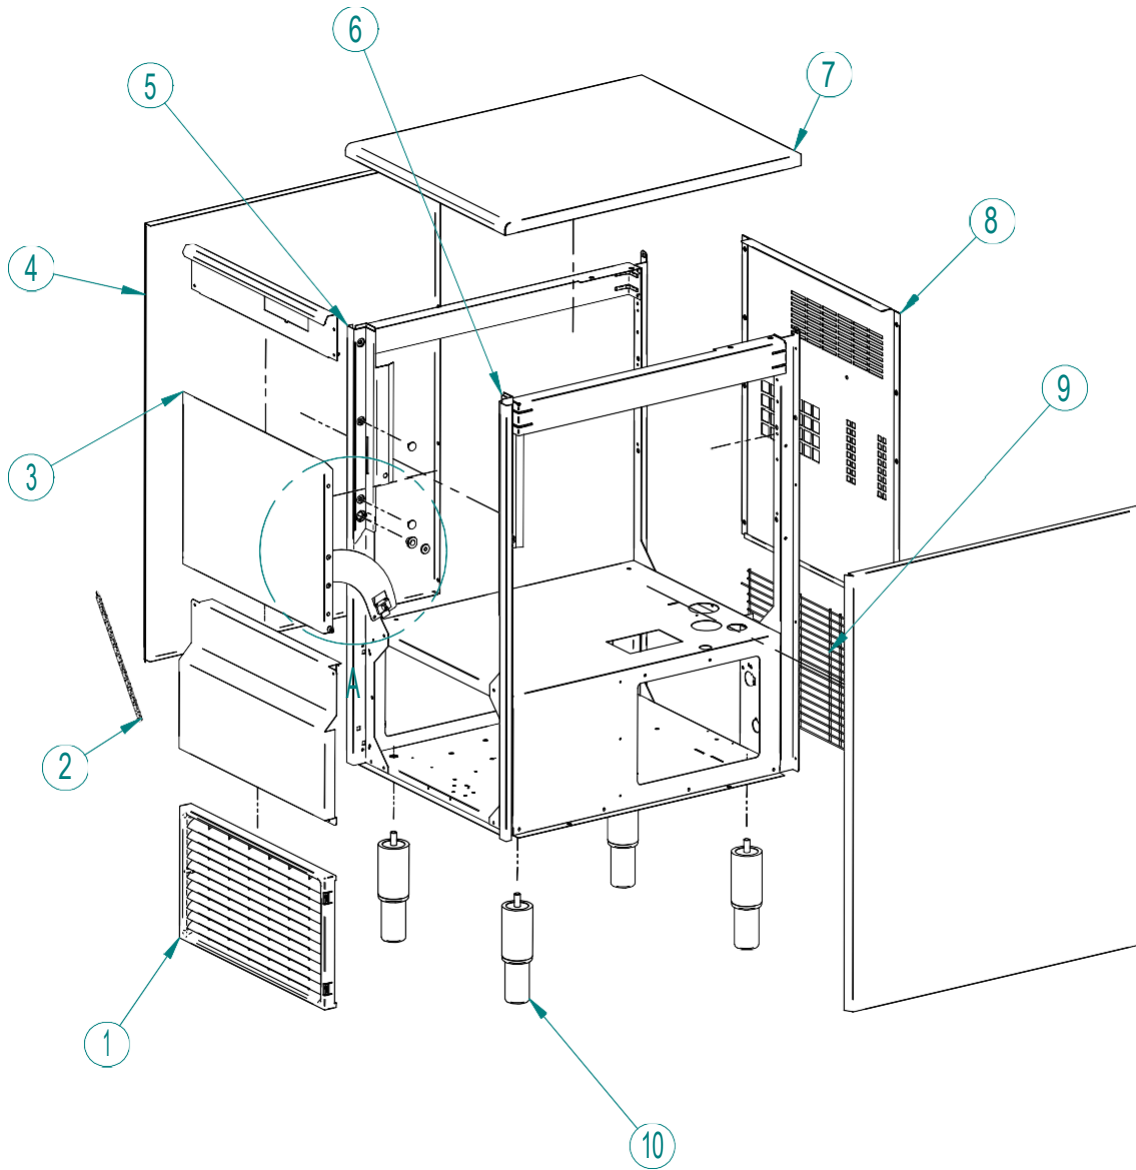

## GRANULAR ICE MAKER WITH INTEGRATED BIN

PNC	MODEL	Description
730287	IGE94I20SNP	AIR COOLED ICE GRANULAR XS 94KG/24H-BIN 20KG
730288	IGE88I20SNP	WATER COOLED ICE GRANULAR XS 80KG/24H-BIN 20KG

ITEM	DESCRIPTION	PNC	
		730287	730288
1	COMPRESSOR 220V/50HZ	097803	097807
2	FILTER DRIER	098677	
3	AIR CONDENSER	098699	
4	FAN BLADE	097940	097942
5	FAN MOTOR 220V/50HZ	097917	
6	PRESSURE SWITCH COLLECTOR	098331	
7	FAN CONTROL PRESSURE SWITCH	098335	
8	HIGH PRESSURE SWITCH	098273	
9	PLASTIC CLIP 1/4"	098632	

ITEM	DESCRIPTION	PNC	
		730287	730288
1	COMPRESSOR 220V/50HZ	097803	097807
2	FILTER DRIER	098677	
3	WATER CONDENSER	98873	
4	WATER CONDENSER LOWER SUPPORT		
5	WATER CONDENSER UPPER SUPPORT		
6	WATER CONDENSER EXTERNAL SUPPORT		
7	PRESSURE SWITCH COLLECTOR	098331	
8	FAN CONTROL PRESSURE SWITCH	098335	
9	HIGH PRESSURE SWITCH	098273	
10	PLASTIC CLIP 1/4"	098632	

ITEM	DESCRIPTION	ALL PNC
1	ELECTRIC BOX	
2	LEDS PANEL	30566B
3	WIRE PANEL	
4	ON/OFF SWITCH	098258
5	ELECTRONIC BOARD	33799A
6	ELECTRIC BOX COVER	099060
7	ELECTRONIC PROBE	30939A

ITEM	DESCRIPTION	ALL PNC
1	GEAR MOTOR SUPPORT	09A1BI
2	FLANGE/PLATE	
3	AUGER	098891
4	EVAPORATOR FLANGE	
5	EVAPORATOR	098778
6	V-RING	099006
7	DOUBLE SEAL	098976
8	O-RING BEARING	
9	LOWER BEARING	098586
10	INNER RING	
11	BEARING CAP	
12	INLET WATER FLANGE	09A044
13	INLET WATER	
14	INLET WATER O-RING	
15	DRAINAGE	098514
16	OUTLET ICE TUBE	
17	OUTLET ICE O-RING	
18	SPACER	
19	GEAR MOTOR 220V/50HZ	097953
20	EVAPORATOR ASSEMBLY (From 3 to 17)	098843

ITEM	DESCRIPTION	ALL PNC	
1	DRAIN FITTING	098506	
2	INLET WATER VALVE	220/50 A	098451
		220/50 W	098458
3	DRAIN TUBE	098572	
4	BIN		
5	DOOR SUPPORT		
6	THERMOSTAT JOINT	09A05E	
7	THERMOSTAT TUBE	098644	
8	CLIP	098970	
9	OUTLET ICE TUBE		
10	WATER BIN		
11	O-RING		
12	INLET EVAPORATOR TUBE		
13	OVERFLOW TUBE	09A1FV	
14	COVER WITH ELECTRODES		
15	DRAIN VALVE 220/50		
16	WATER BIN ASSEMBLY		
17	OUTLET EVAPORATOR TUBE		